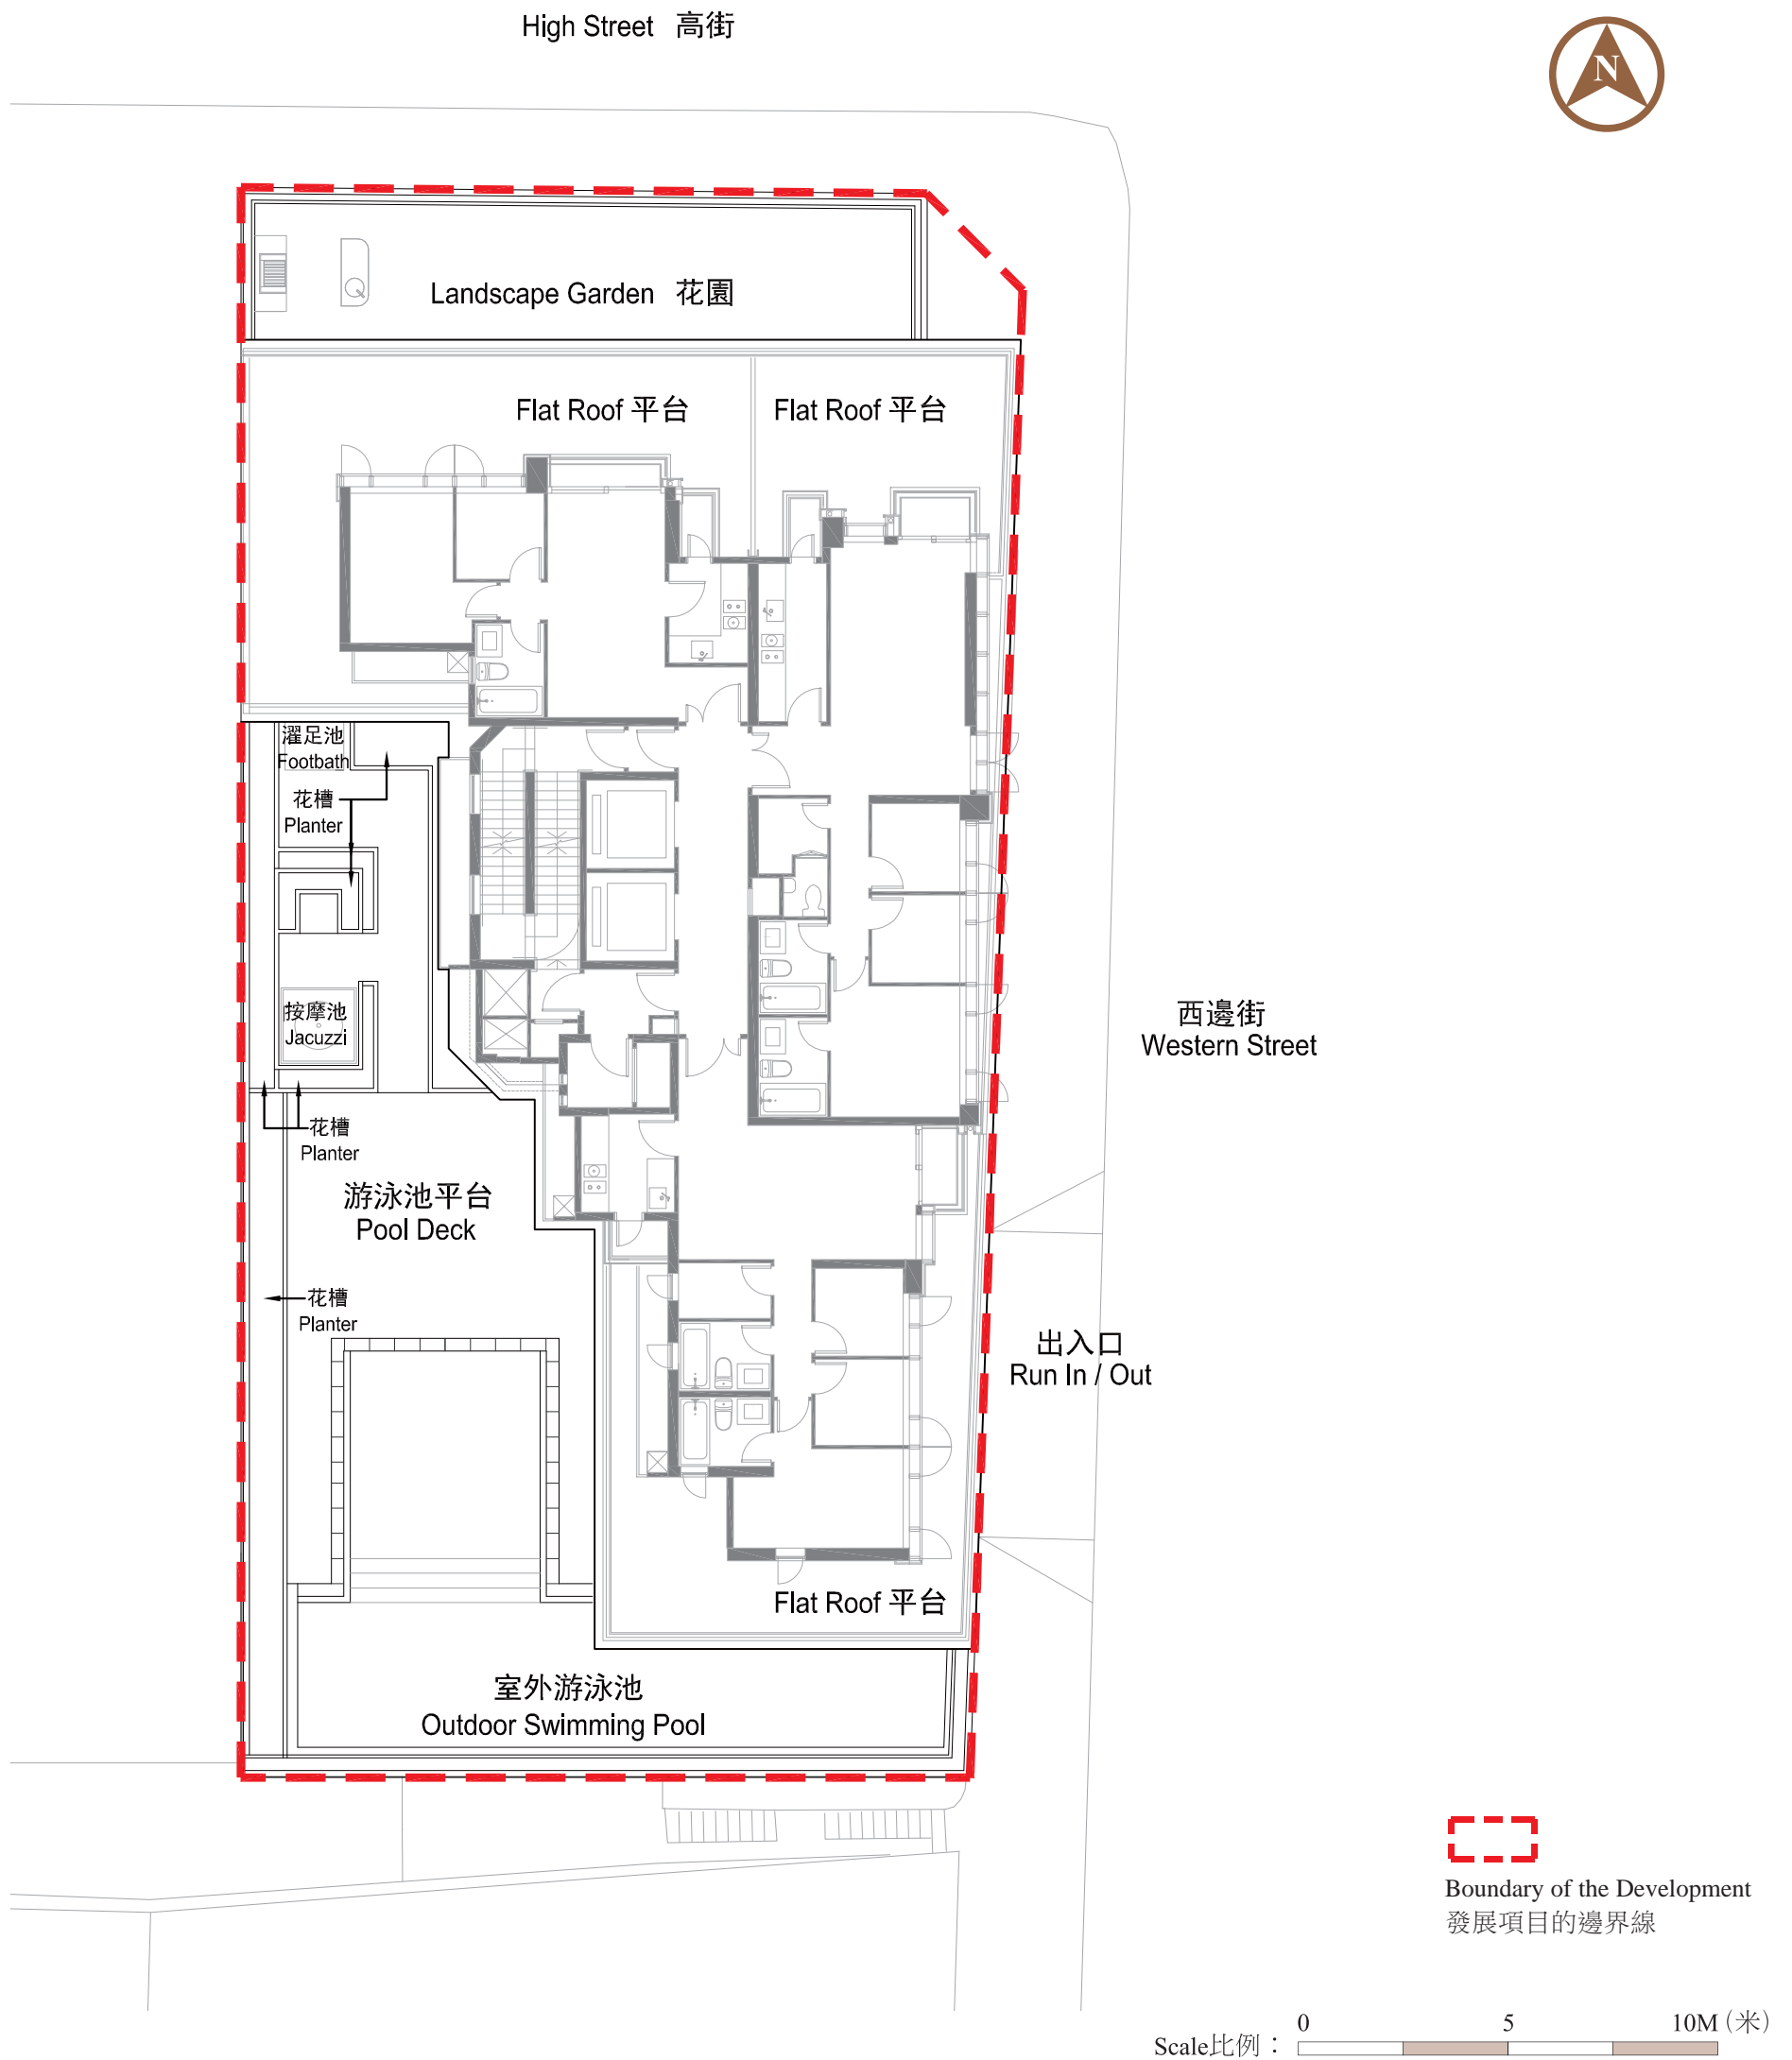

LAYOUT PLAN OF THE DEVELOPMENT

發展項目的布局圖

Remark:
The layout of the residential properties of the Development shown in the plan is based on the layout applicable to 6/F.

備註：
圖中所示發展項目住宅物業之布局參考適用於 6 樓之布局。