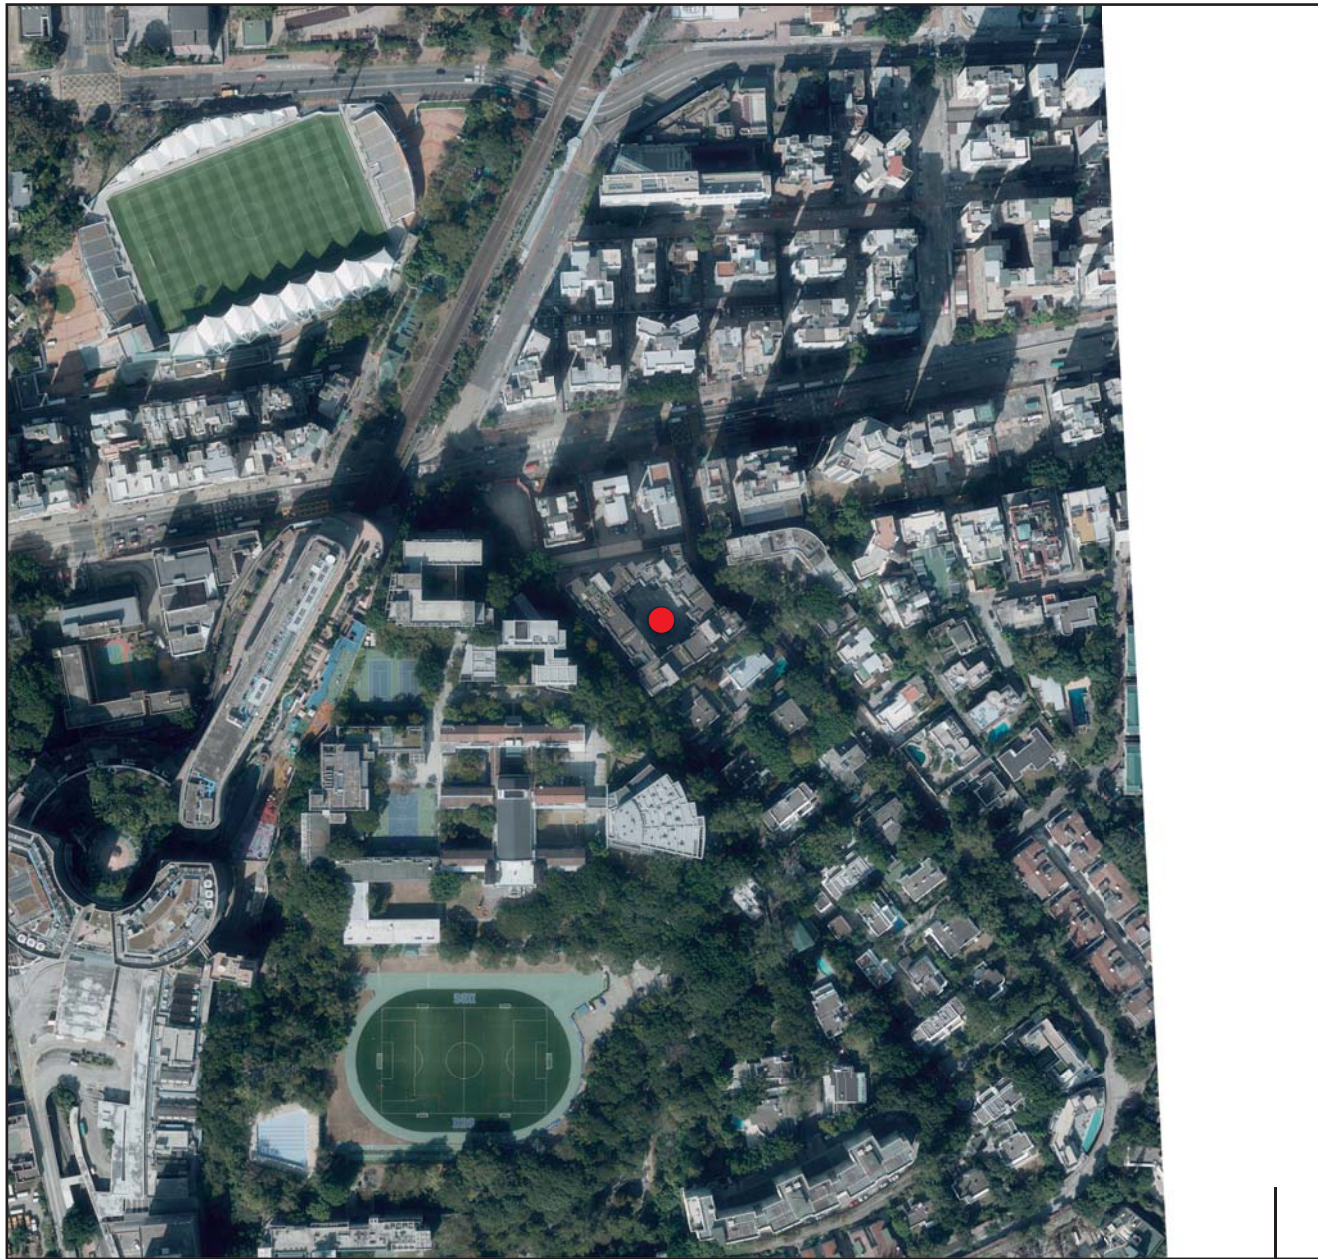

# AERIAL PHOTOGRAPH OF THE DEVELOPMENT

## 發展項目的鳥瞰照片

Adopted from part of the aerial photograph taken by the Survey and Mapping Office of the Lands Department at a flying height of 6,000 feet, photo No. E030781C, dated 27 December 2017.

摘錄自地政總署測繪處在6,000呎的飛行高度拍攝之鳥瞰照片，照片編號E030781C，飛行日期：2017年12月27日。

This blank area falls outside the coverage of the aerial photograph.  
此空白範圍不為本鳥瞰照片所覆蓋。

● Location of the Development  
發展項目的位置

Survey and Mapping Office, Lands Department, The Government of HKSAR©Copyright reserved – reproduction by permission only.